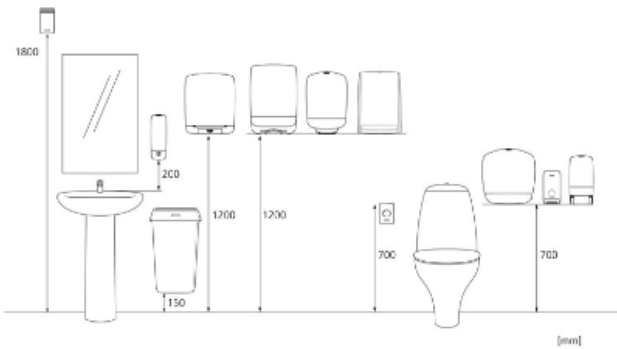

y 1230 mm

z 1200 mm

81

120.406 kg

6414300092094

Measurements and installing

Related products

345355
**Katrin Classic Hand
Towel One stop L2**